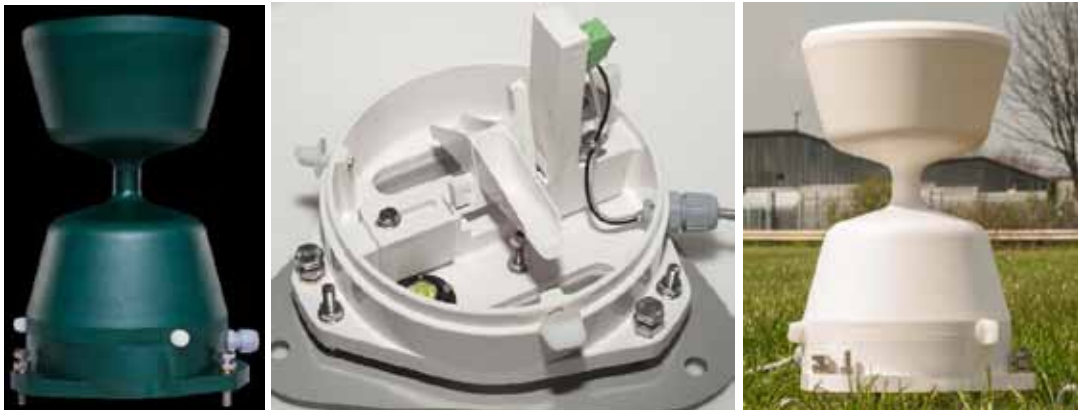

KALYX-RG AERODYNAMIC RAIN GAUGE

The Kalyx-RG: Designed for weather hobbyists or Hydro-Met projects worldwide.

The Kalyx-RG is our recommended solution for amateur meteorologists and hobbyists or for project work on a budget, but still require scientific standard rain data. The gauge is based on the physical size of the traditional 5" Met Office rain gauge with EML's unique aerodynamic profile. The Kalyx-RG is a compact solution, an ideal rain measuring instrument for the garden, allotment, or cost-conscious professional.

The Kalyx-RG is available to purchase in White or Green - both complete with a standard low density plastic tipping bucket calibrated to 0.2mm resolution. Both colour gauges are produced from UV stabilised external materials.

Traditional cylinder-shaped rain gauges are inaccurate due to the effect of wind blowing over the orifice. The physical presence of the gauge causes air to accelerate, carrying rainfall away from the collecting vessel. The effect of this can be up to a 20% reduction in rainfall catch. The unique aerodynamic shape of the EML range of scientific standard rain gauges reduces this effect, ensuring a high level of confidence in the accuracy of our measurements.

This product will be ideal for anyone who has ever wondered how much rain has fallen in their back garden or allotment. The gauge will come with the option to transmit measured data via wireless communication to a PC or mobile device and it will be displayed on a simple and clear user interface (coming soon!).